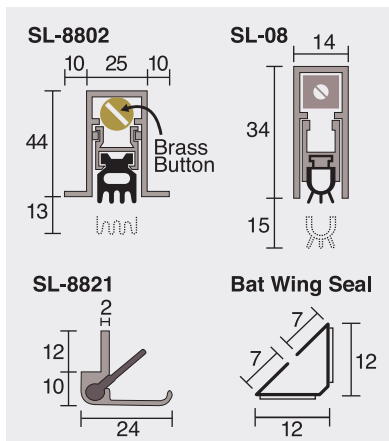

Glass Design Veneer Door

Solid Wood Frames

Our Standard Frame (No Profile) OD35 x OD84 x 1 4/8