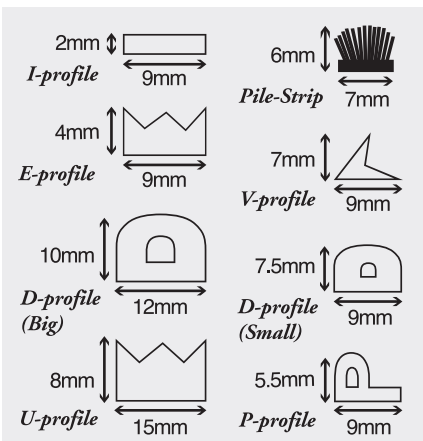

Glass Design Veneer Door

Solid Wood Frames

Our Standard Frame (No Profile) OD35 x OD84 x 1 4/8